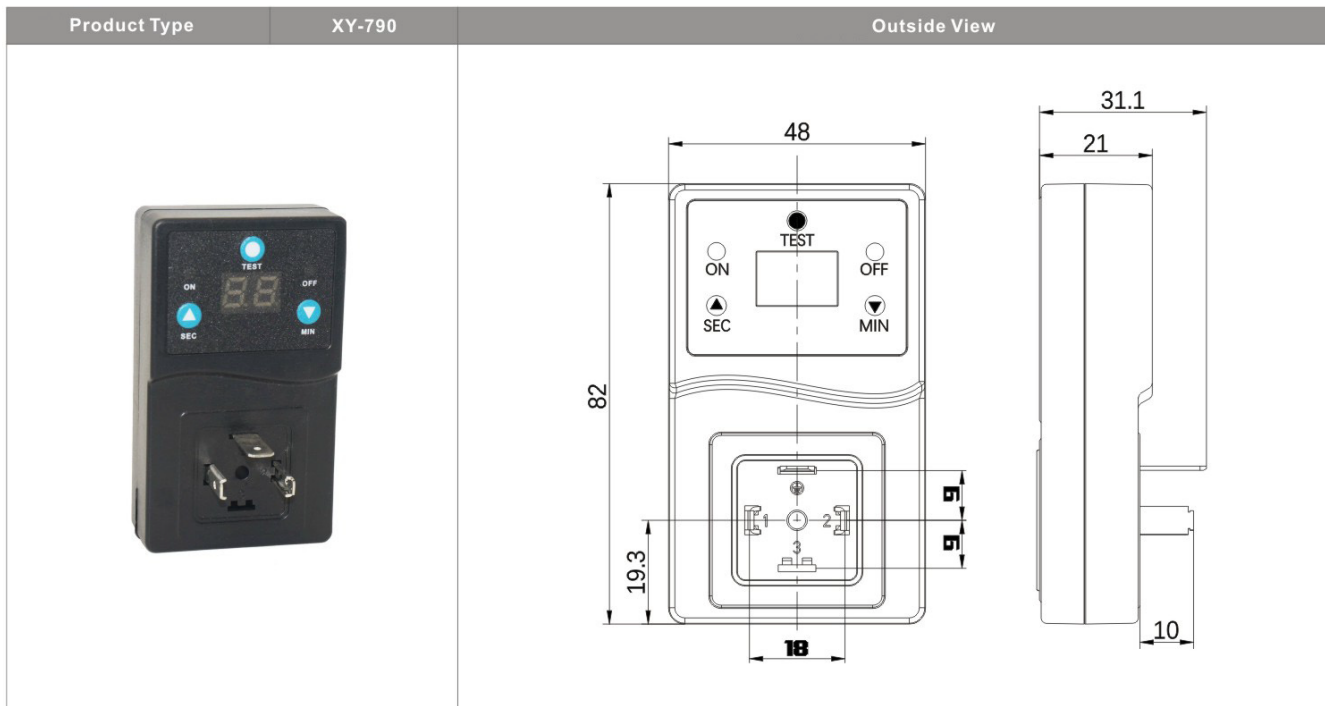

AE TIMER ANALOGUE AND DIGITAL

Product Type		XY-790H	XY-790L
Input	Voltage	110~240V AC/DC	7~36V AC/DC
	Power	10mA max.	20mA max.
Output	Form	MOS output	Relay output
	Model	Power on first, then off.	
	Current	1.5A max.	
Display	Basic display	2 digitaltube show the time value, 2 LED indicator	
	Stauts display	Digital tube countdown ,decimal point flashes every seconds	
	Adjust mode	The corresponding status indicator flashes when changing data	
Time setting	ON	0.1~99s	
	OFF	0.5~99min	
IP Grade	IP65 (Proper installation)		
Connection	DIN43650A		
Insulation voltage	1000VAC 1min		
Insulation resistance	50MΩ(500VDC)		
Impact resistance	MAX 100m/s² each 3 axis and 6 direction for 3 times		
Ambient temperature	Working :-10°C~70°C, storage:-20°C~80°C		
Ambient humidity	Operating humidity: 35%RH to 90%RH